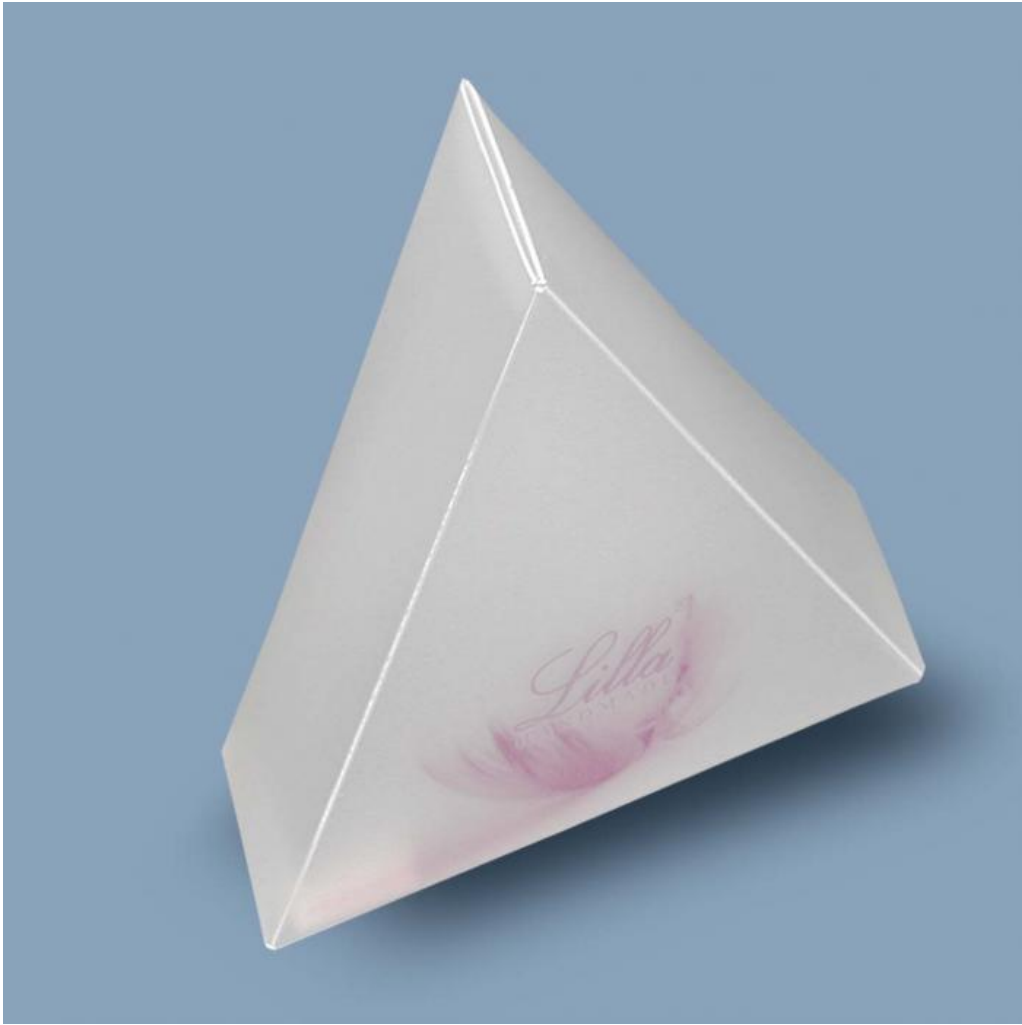

AF 0541Box 3x100x30

Width: 100 | Depth: 100
Height: 30 | Thickness: 0,5