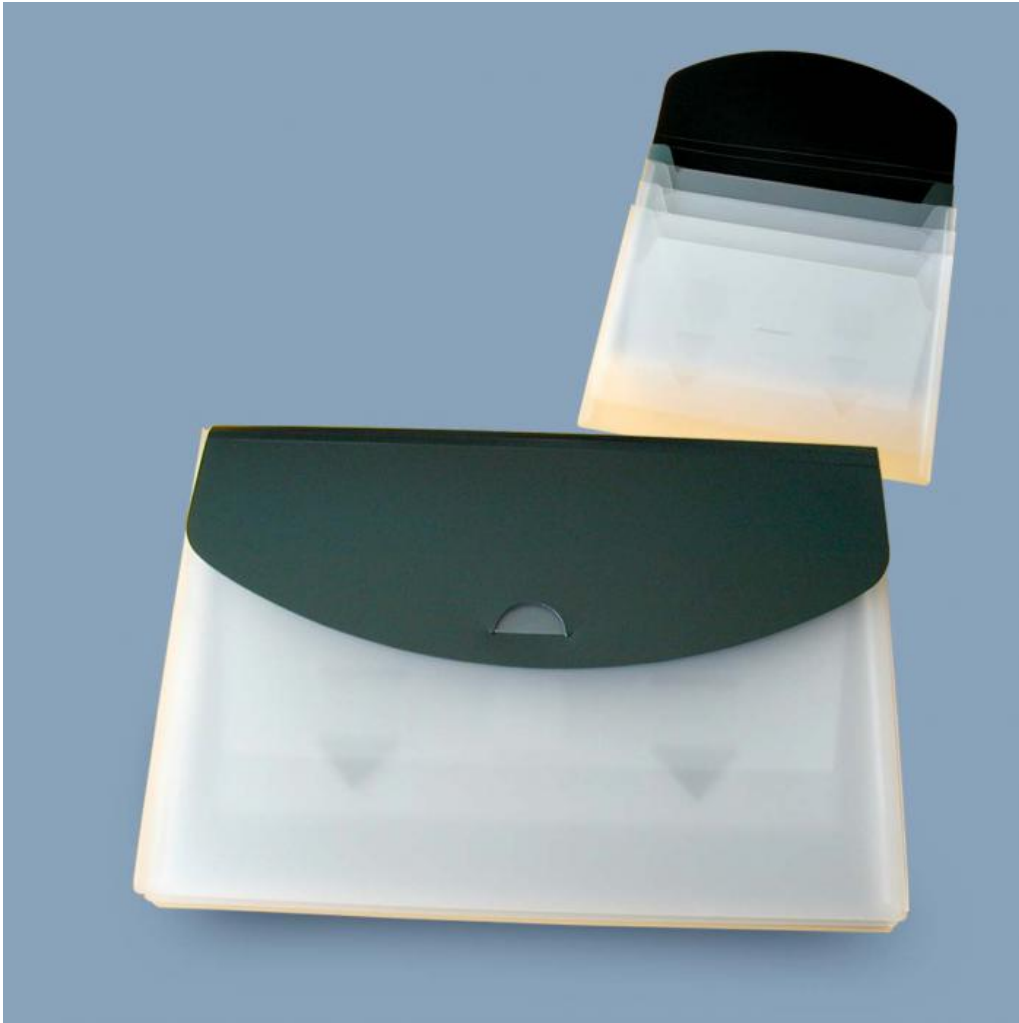

## AF 1301 Folder with tree pocket

Width: 320 | Depth: 7  
Height: 225 | Thickness: 0,5