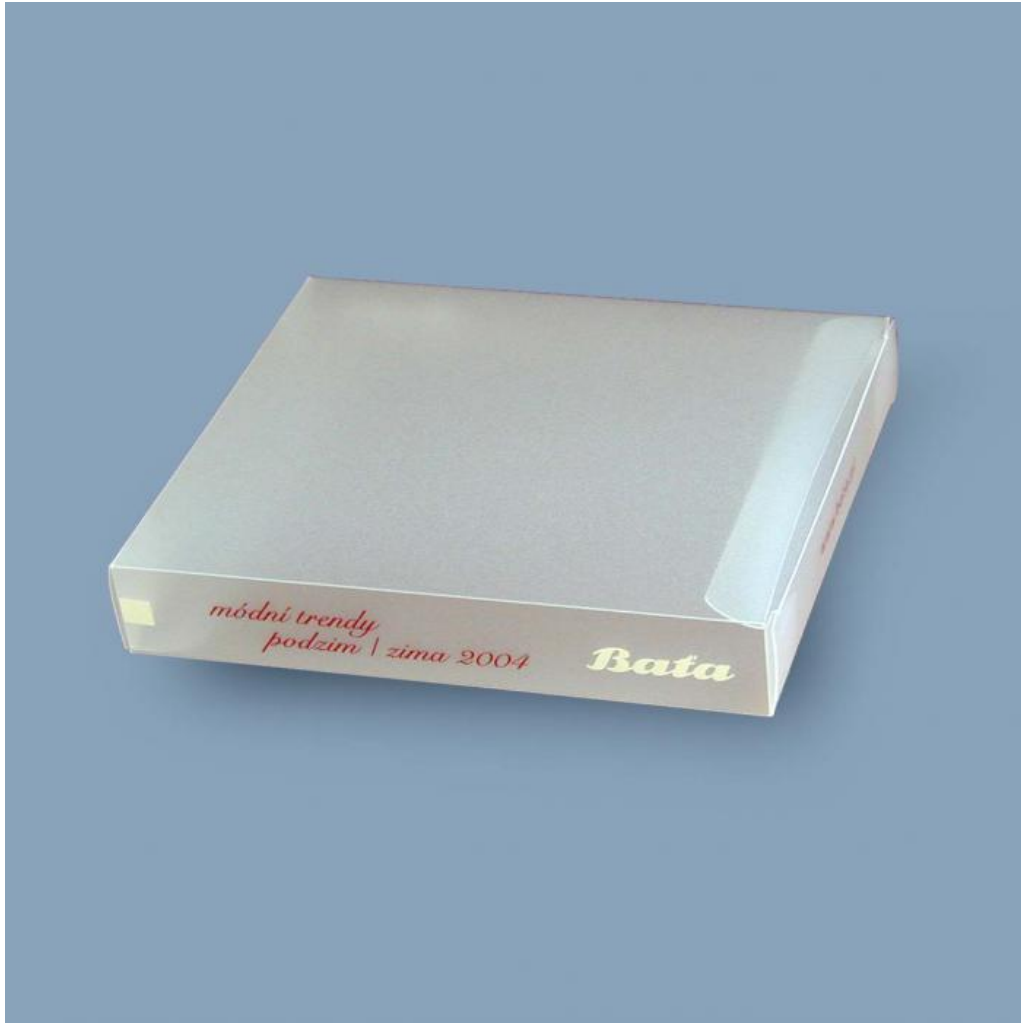

RE 0621 Box

Width: 156 | Depth: 27
Height: 132 | Thickness: 0,5