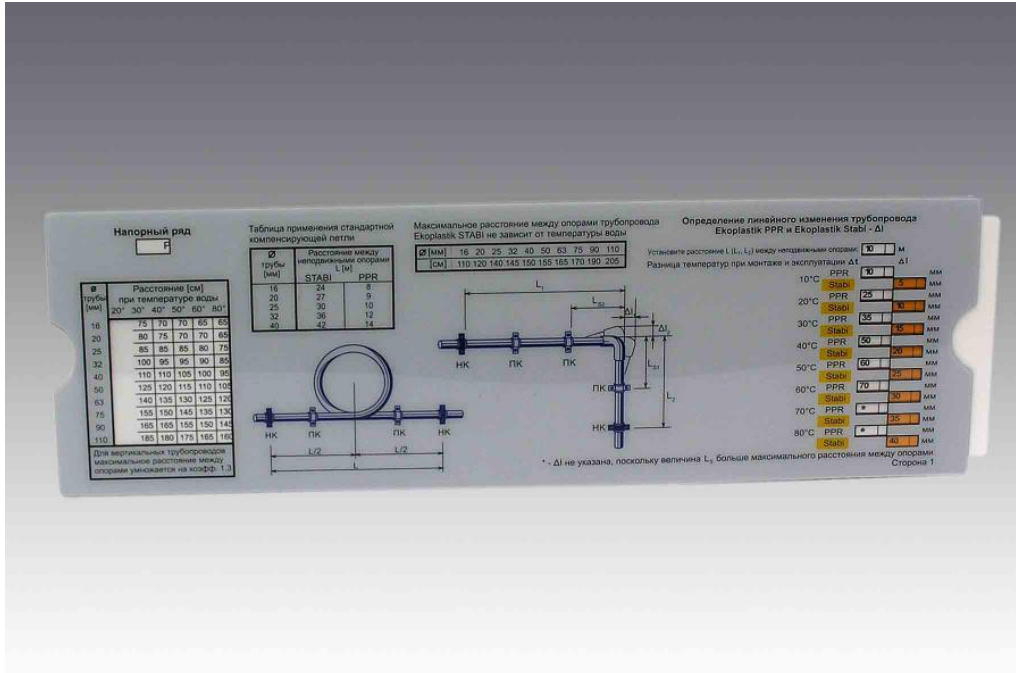

# ZZ 2541-B50 Ruler white Ecocard

Width: 305 | Depth: 0  
Height: 95 | Thickness: 0,8